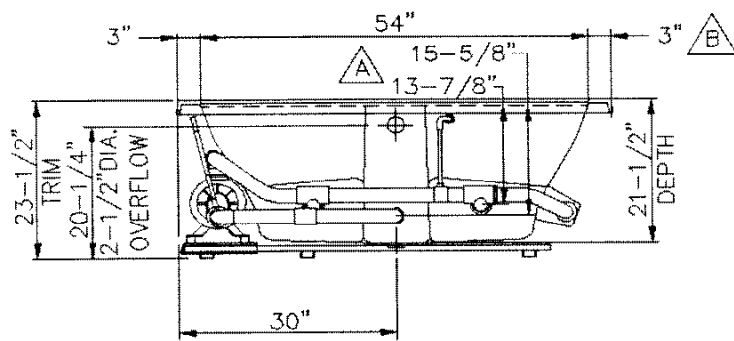

PLAN VIEW

SECTION

ELEVATION AND PART SECTION

LASCO
Builder's Choice
Soaking Tubs

HIALEAH I
 HOURGLASS
 MODEL #6260620
 DWG. #A-40-4268B
 SCALE: 1/2" = 1'-0"

REV.
 7/99

SECTION

PLAN VIEW

SECTION

ELEVATION AND PART SECTION

LASCO
Builder's Choice
Whirlpools

HIALEAH I
 HOURGLASS
 MODEL #6260621
 DWG. #A-40-4267B
 SCALE: 1/2" = 1'-0"

REV.
 7/99