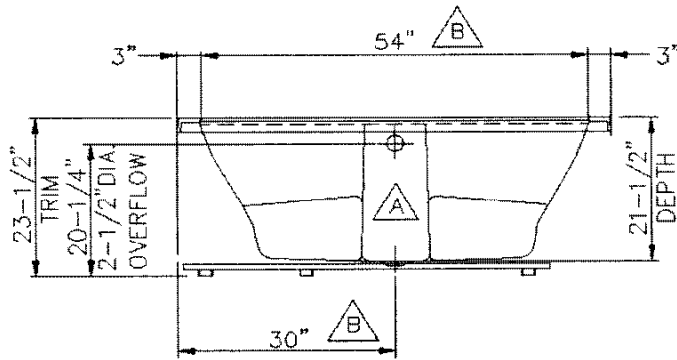

PLAN VIEW

SECTION

ELEVATION AND PART SECTION

LASCO
Builder's Choice
Soaking Tubs

HIALEAH I
 HOURGLASS
 MODEL #6260620
 DWG. #A-40-4268B
 SCALE: 1/2" = 1'-0"

REV.
 7/99

SECTION

PLAN VIEW

SECTION

ELEVATION AND PART SECTION

LASCO
Builder's Choice
Whirlpools

HIALEAH I
 HOURGLASS
 MODEL #6260621
 DWG. #A-40-4267B
 SCALE: 1/2" = 1'-0"

REV.
 7/99