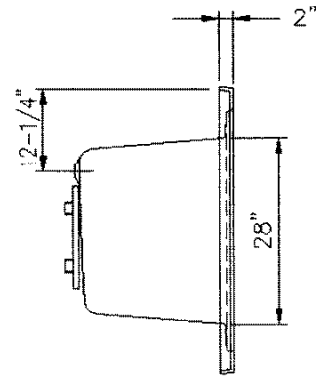

PLAN VIEW

SECTION

ELEVATION AND PART SECTION

LASCO
Builder's Choice
Soaking Tubs

HIALEAH I
 HOURGLASS
 MODEL #6260620
 DWG. #A-40-4268B
 SCALE: 1/2" = 1'-0"

REV.
 7/99

SECTION

PLAN VIEW

SECTION

ELEVATION AND PART SECTION

LASCO
Builder's Choice
Whirlpools

HIALEAH I
 HOURGLASS
 MODEL #6260621
 DWG. #A-40-4267B
 SCALE: 1/2" = 1'-0"

REV.
 7/99