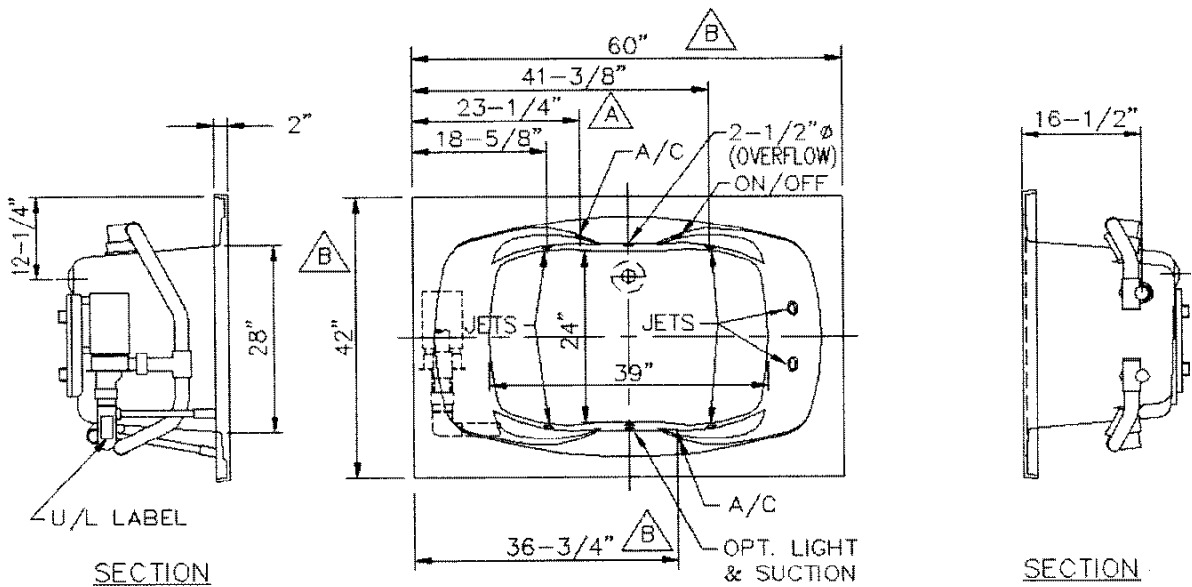

PLAN VIEW

SECTION

ELEVATION AND PART SECTION

LASCO
Builder's Choice
Soaking Tubs

HIALEAH I
 HOURGLASS
 MODEL #6260620
 DWG. #A-40-4268B
 SCALE: 1/2" = 1'-0"

REV.
 7/99

SECTION

PLAN VIEW

SECTION

ELEVATION AND PART SECTION

LASCO
Builder's Choice
Whirlpools

HIALEAH I
 HOURGLASS
 MODEL #6260621
 DWG. #A-40-4267B
 SCALE: 1/2" = 1'-0"

REV.
 7/99