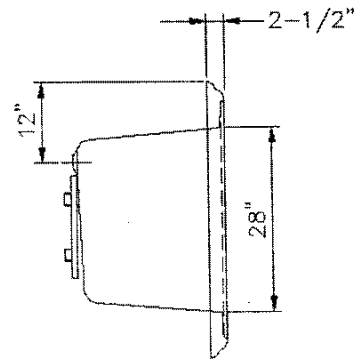

PLAN VIEW

SECTION

ELEVATION AND PART SECTION

LASCO
Builder's Choice
Soaking Tubs

AZRA II
 HOURGLASS
 MODEL #6072620

DWG. #A-20-4270

SCALE: 1/2" = 1'-0"

REV.

7/99

PLAN VIEW

ELEVATION AND PART SECTION

LASCO
Builder's Choice
Whirlpools

AZRA II
 HOURGLASS
 MODEL #6072621

DWG. #A-20-4269

SCALE: 1/2"=1'-0"

REV.