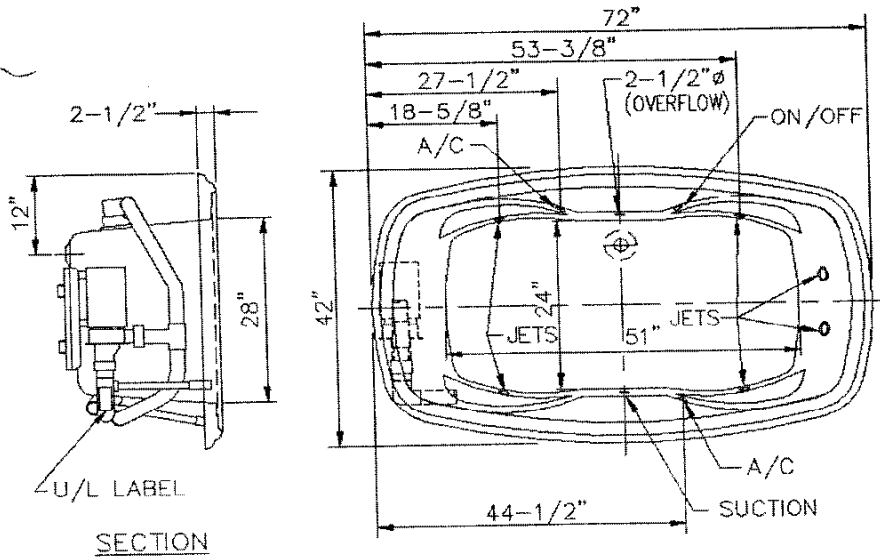

PLAN VIEW

SECTION

ELEVATION AND PART SECTION

LASCO
Builder's Choice
Soaking Tubs

AZRA II
 HOURGLASS
 MODEL #6072620

DWG. #A-20-4270

SCALE: 1/2" = 1'-0"

REV.

7/99

PLAN VIEW

ELEVATION AND PART SECTION

LASCO
Builder's Choice
Whirlpools

AZRA II
 HOURGLASS
 MODEL #6072621

DWG. #A-20-4269

SCALE: 1/2"=1'-0"

REV.