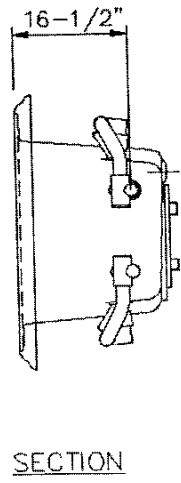

PLAN VIEW

SECTION

ELEVATION AND PART SECTION

LASCO
Builder's Choice
Soaking Tubs

AZRA II
 HOURGLASS
 MODEL #6072620

DWG. #A-20-4270

SCALE: 1/2" = 1'-0"

REV.

7/99

PLAN VIEW

ELEVATION AND PART SECTION

LASCO
Builder's Choice
Whirlpools

AZRA II
 HOURGLASS
 MODEL #6072621

DWG. #A-20-4269

SCALE: 1/2"=1'-0"

REV.