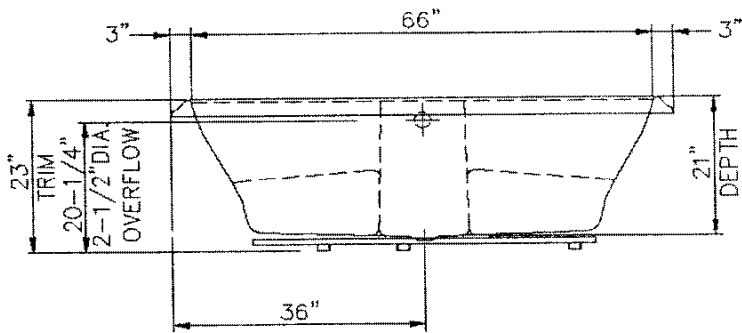

PLAN VIEW

SECTION

ELEVATION AND PART SECTION

LASCO
Builder's Choice
Soaking Tubs

AZRA II
 HOURGLASS
 MODEL #6072620

DWG. #A-20-4270

SCALE: 1/2" = 1'-0"

REV.

7/99

PLAN VIEW

ELEVATION AND PART SECTION

LASCO
Builder's Choice
Whirlpools

AZRA II
 HOURGLASS
 MODEL #6072621

DWG. #A-20-4269

SCALE: 1/2"=1'-0"

REV.