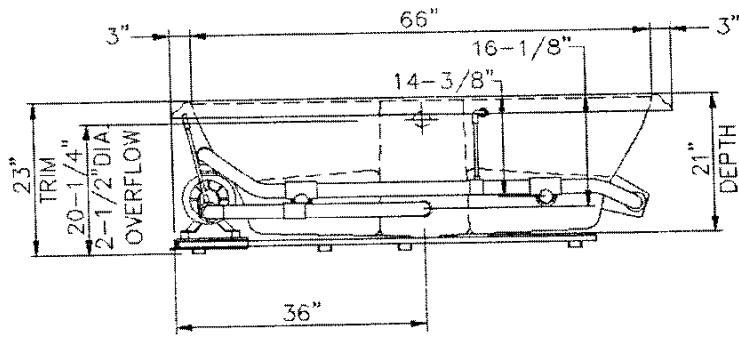

PLAN VIEW

SECTION

ELEVATION AND PART SECTION

LASCO
Builder's Choice
Soaking Tubs

AZRA II
 HOURGLASS
 MODEL #6072620

DWG. #A-20-4270

SCALE: 1/2" = 1'-0"

REV.

7/99

PLAN VIEW

ELEVATION AND PART SECTION

LASCO
Builder's Choice
Whirlpools

AZRA II
 HOURGLASS
 MODEL #6072621

DWG. #A-20-4269

SCALE: 1/2"=1'-0"

REV.