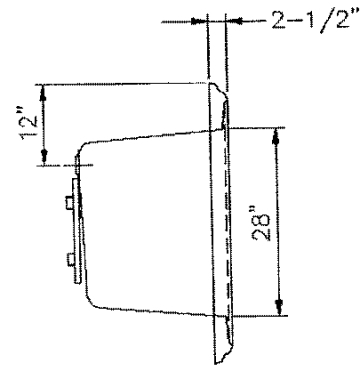

PLAN VIEW

SECTION

ELEVATION AND PART SECTION

LASCO
Builder's Choice
Soaking Tubs

AZRA I
HOURGLASS
MODEL #5860620
DWG. #A-20-4268
SCALE: 1/2" = 1'-0"

REV.
7/99

LASCO
Builder's Choice
Whirlpools

AZRA I
 HOURGLASS
 MODEL #5860621
 DWG. #A-20-4267
 SCALE: 1/2" = 1'-0"