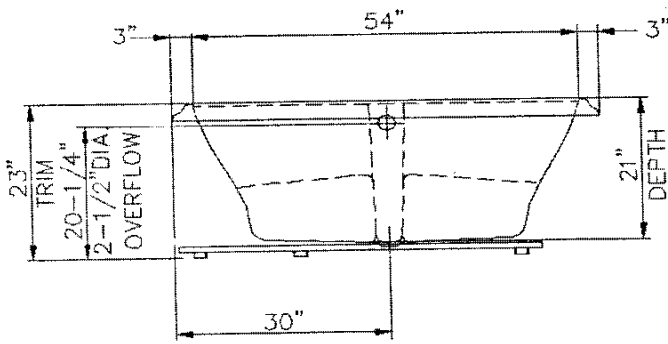

PLAN VIEW

SECTION

ELEVATION AND PART SECTION

LASCO
Builder's Choice
Soaking Tubs

AZRA I
HOURGLASS
MODEL #5860620
DWG. #A-20-4268
SCALE: 1/2" = 1'-0"

REV.
7/99

LASCO
Builder's Choice
Whirlpools

AZRA I
 HOURGLASS
 MODEL #5860621
 DWG. #A-20-4267
 SCALE: 1/2" = 1'-0"