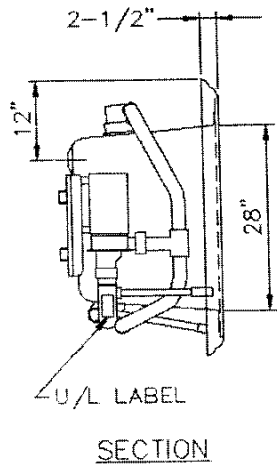

PLAN VIEW

SECTION

ELEVATION AND PART SECTION

LASCO
Builder's Choice
Soaking Tubs

AZRA I
HOURGLASS
MODEL #5860620
DWG. #A-20-4268
SCALE: 1/2" = 1'-0"

REV.
7/99

LASCO
Builder's Choice
Whirlpools

AZRA I
 HOURGLASS
 MODEL #5860621
 DWG. #A-20-4267
 SCALE: 1/2" = 1'-0"