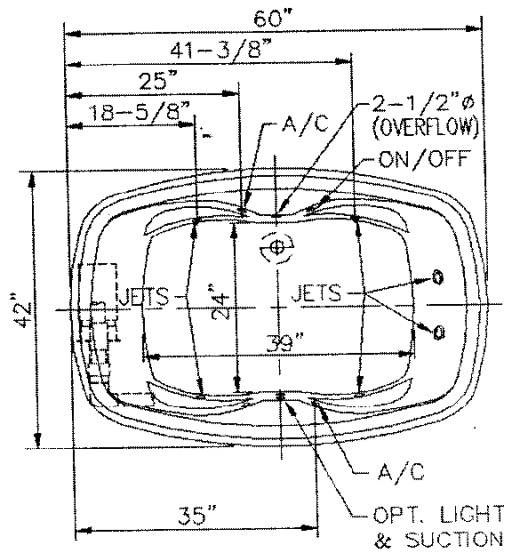

PLAN VIEW

SECTION

ELEVATION AND PART SECTION

LASCO
Builder's Choice
Soaking Tubs

AZRA I
HOURGLASS
MODEL #5860620
DWG. #A-20-4268
SCALE: 1/2" = 1'-0"

REV.
7/99

LASCO
Builder's Choice
Whirlpools

AZRA I
 HOURGLASS
 MODEL #5860621
 DWG. #A-20-4267
 SCALE: 1/2" = 1'-0"