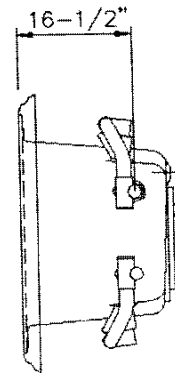

PLAN VIEW

SECTION

ELEVATION AND PART SECTION

LASCO
Builder's Choice
Soaking Tubs

AZRA I
HOURGLASS
MODEL #5860620
DWG. #A-20-4268
SCALE: 1/2" = 1'-0"

REV.
7/99

LASCO
Builder's Choice
Whirlpools

AZRA I
 HOURGLASS
 MODEL #5860621
 DWG. #A-20-4267
 SCALE: 1/2" = 1'-0"