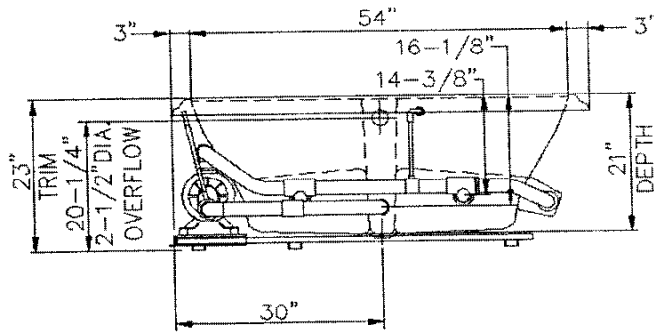

PLAN VIEW

SECTION

ELEVATION AND PART SECTION

LASCO
Builder's Choice
Soaking Tubs

AZRA I
HOURGLASS
MODEL #5860620
DWG. #A-20-4268
SCALE: 1/2" = 1'-0"

REV.
7/99

LASCO
Builder's Choice
Whirlpools

AZRA I
 HOURGLASS
 MODEL #5860621
 DWG. #A-20-4267
 SCALE: 1/2" = 1'-0"