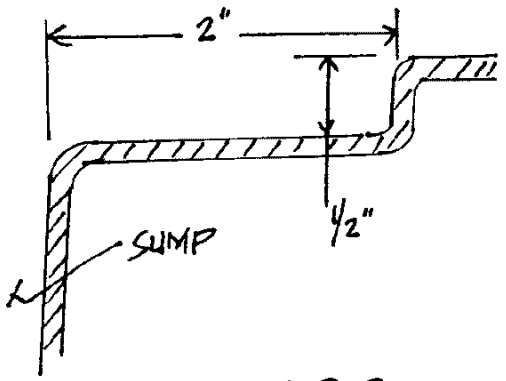

SCALE:
1" = 20"

SECT. A - A

SECTION B-B
DECK DETAIL
SCALE: FULL

NOTE:
1. DRAWING SHOWS DECK VERSION
OF MARA I.

LASCO

LUXURY BATHWARE

3255 E. Miraloma Ave.
Anahiem, Ca. 92806

SOAKING TUBS

BRISBANE I Mdl. 5360620

ALYDAR I Mdl. 5660620

7/99

SCALE:
1" = 20"

SECT. A - A

LASCOTM
BUILDER'S CHOICE

3255 E. Miraloma Ave.
Anaheim, Ca. 92806

WHIRLPOOLS