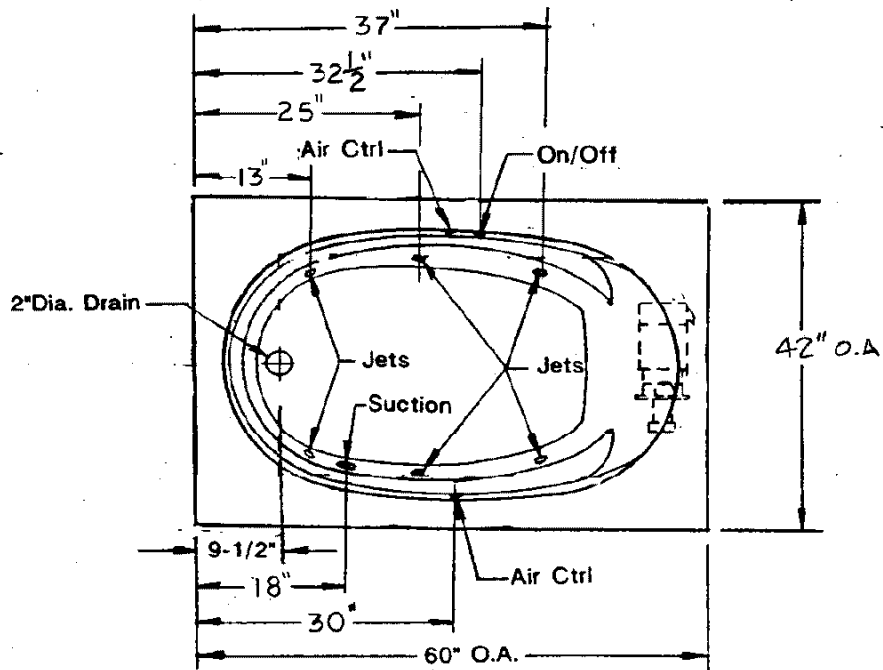

SCALE:
1" = 20"

SECT. A - A

SECTION B-B
DECK DETAIL
SCALE: FULL

NOTE:
1. DRAWING SHOWS DECK VERSION
OF MARA I.

LASCO

LUXURY BATHWARE

3255 E. Miraloma Ave.
Anahiem, Ca. 92806

SOAKING TUBS

BRISBANE I Mdl. 5360620

ALYDAR I Mdl. 5660620

7/99

SCALE:
1" = 20"

SECT. A - A

LASCOTM
BUILDER'S CHOICE

3255 E. Miraloma Ave.
Anaheim, Ca. 92806

WHIRLPOOLS