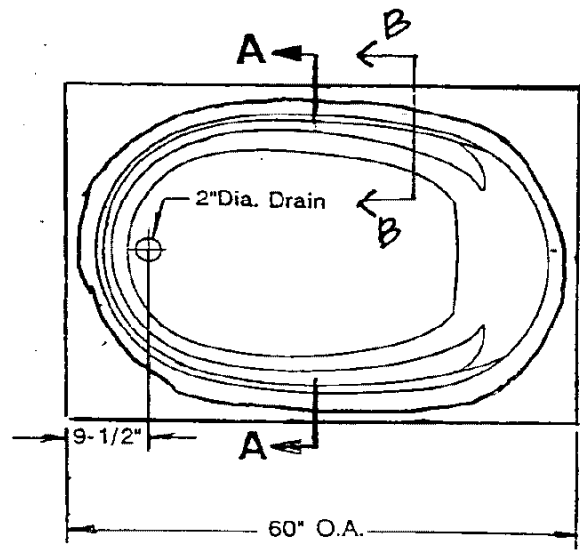

SCALE:
1" = 20"

SECT. A - A

SECTION B-B
DECK DETAIL
SCALE: FULL

NOTE:
1. DRAWING SHOWS DECK VERSION
OF MARA I.

LASCO

LUXURY BATHWARE

3255 E. Miraloma Ave.
Anahiem, Ca. 92806

SOAKING TUBS

BRISBANE I Mdl. 5360620

ALYDAR I Mdl. 5660620

7/99

SCALE:
1" = 20"

SECT. A - A

LASCOTM
BUILDER'S CHOICE

3255 E. Miraloma Ave.
Anaheim, Ca. 92806

WHIRLPOOLS