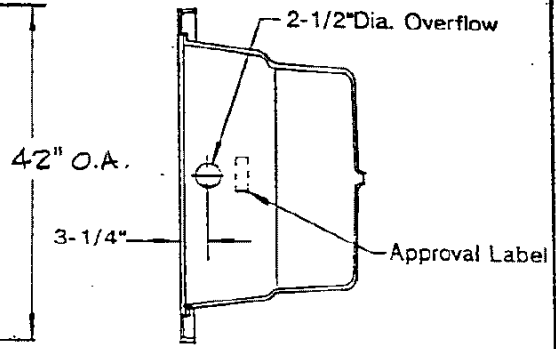

SCALE:
1" = 20"

SECT. A - A

SECTION B-B
DECK DETAIL
SCALE: FULL

NOTE:
1. DRAWING SHOWS DECK VERSION
OF MARA I.

LASCO

LUXURY BATHWARE

3255 E. Miraloma Ave.
Anahiem, Ca. 92806

SOAKING TUBS

BRISBANE I Mdl. 5360620

ALYDAR I Mdl. 5660620

7/99

SCALE:
1" = 20"

SECT. A - A

LASCOTM
BUILDER'S CHOICE

3255 E. Miraloma Ave.
Anaheim, Ca. 92806

WHIRLPOOLS