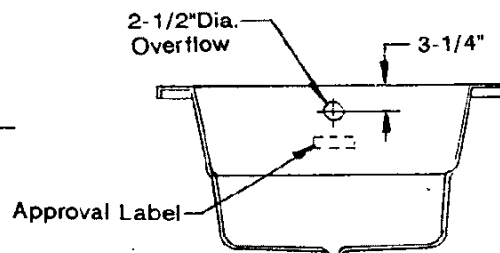

SCALE:
1" = 20"

SECT. A - A

SECTION B-B
DECK DETAIL
SCALE: FULL

NOTE:
1. DRAWING SHOWS DECK VERSION
OF MARA I.

LASCO

LUXURY BATHWARE

3255 E. Miraloma Ave.
Anahiem, Ca. 92806

SOAKING TUBS

BRISBANE I Mdl. 5360620

ALYDAR I Mdl. 5660620

7/99

SCALE:
1" = 20"

SECT. A - A

LASCOTM
BUILDER'S CHOICE

3255 E. Miraloma Ave.
Anaheim, Ca. 92806

WHIRLPOOLS