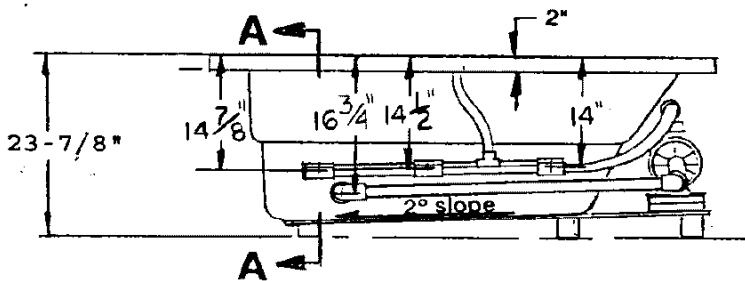

SCALE:
1" = 20"

SECT. A - A

SECTION B-B
DECK DETAIL
SCALE: FULL

NOTE:
1. DRAWING SHOWS DECK VERSION
OF MARA I.

LASCO

LUXURY BATHWARE

3255 E. Miraloma Ave.
Anahiem, Ca. 92806

SOAKING TUBS

BRISBANE I Mdl. 5360620

ALYDAR I Mdl. 5660620

7/99

SCALE:
1" = 20"

SECT. A - A

LASCOTM
BUILDER'S CHOICE

3255 E. Miraloma Ave.
Anaheim, Ca. 92806

WHIRLPOOLS