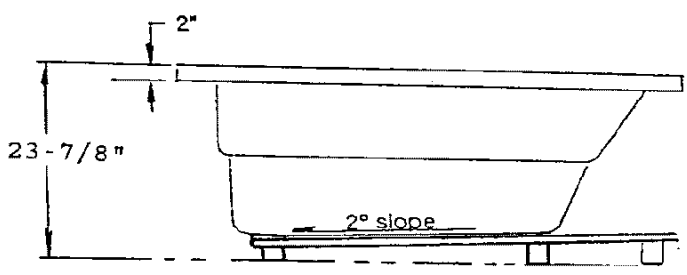

SCALE:
1" = 20"

SECT. A - A

SECTION B-B
DECK DETAIL
SCALE: FULL

NOTE:
1. DRAWING SHOWS DECK VERSION
OF MARA I.

LASCO

LUXURY BATHWARE

3255 E. Miraloma Ave.
Anahiem, Ca. 92806

SOAKING TUBS

BRISBANE I Mdl. 5360620

ALYDAR I Mdl. 5660620

7/99

SCALE:
1" = 20"

SECT. A - A

LASCOTM
BUILDER'S CHOICE

3255 E. Miraloma Ave.
Anaheim, Ca. 92806

WHIRLPOOLS