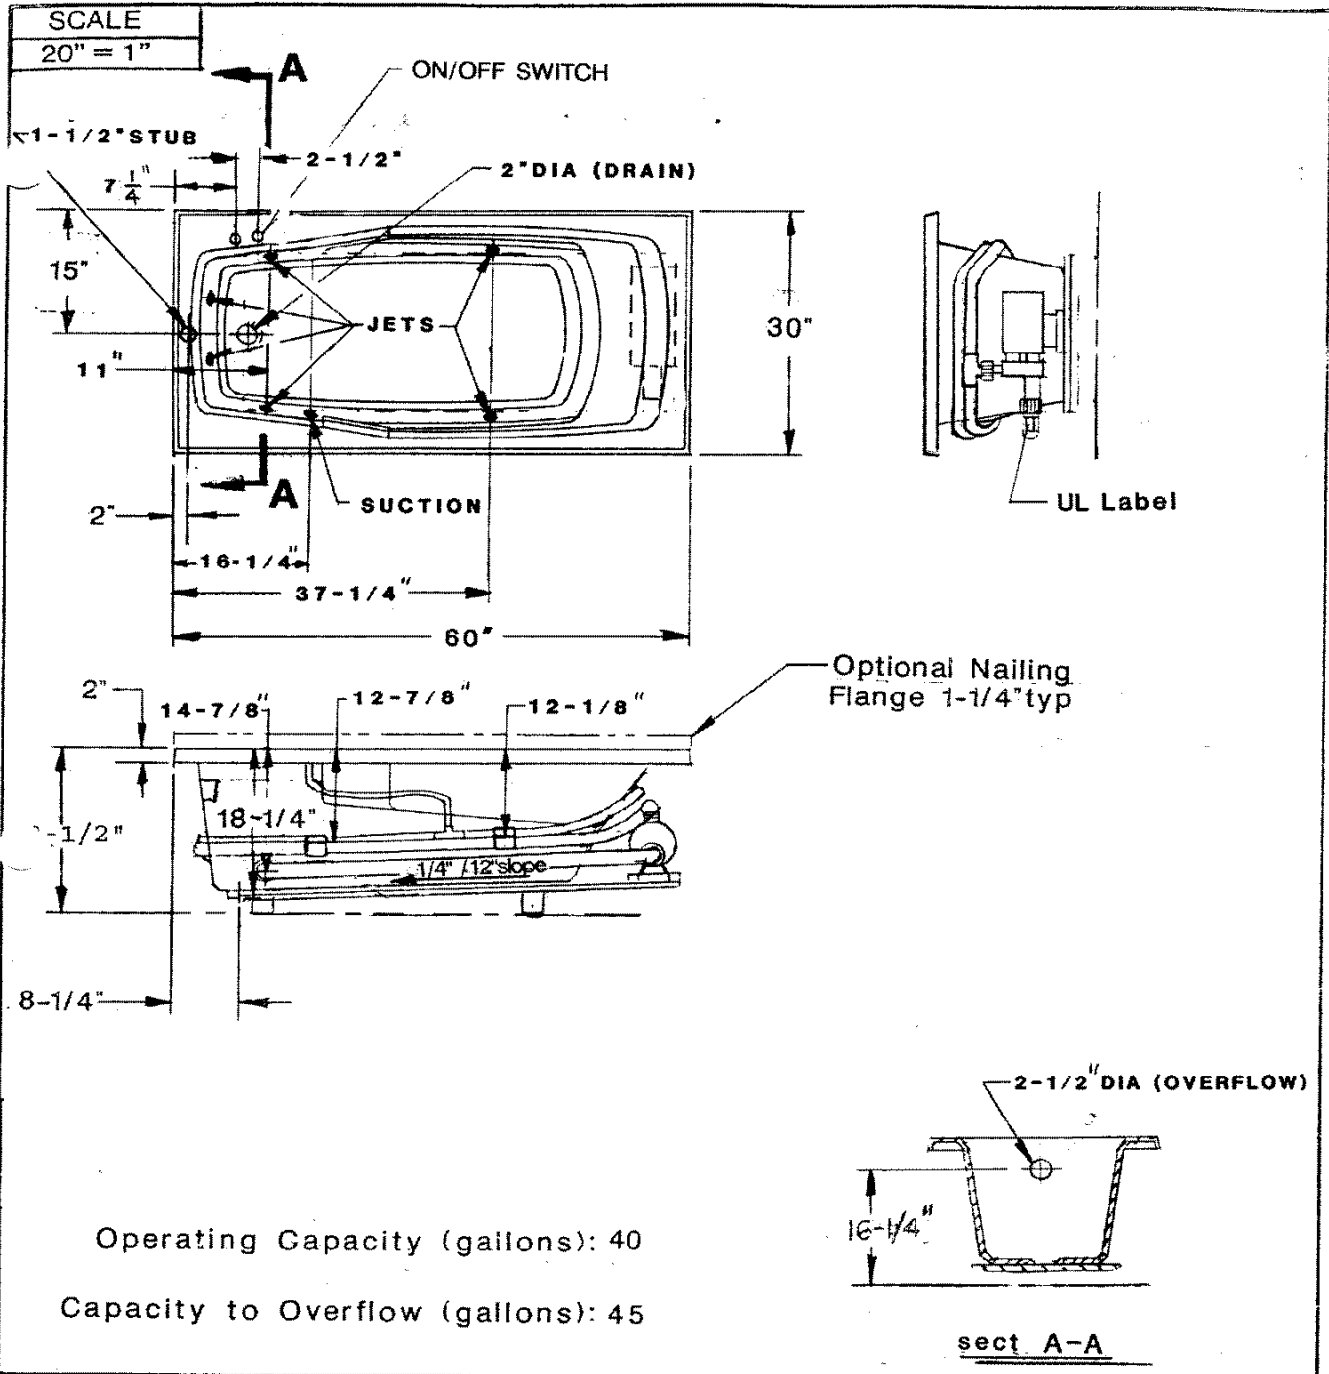

SCALE

20" = 1"

SECT. A-A

Optional Nailing Flange 1-1/4" typ

Operating Capacity (gallons): 40

Capacity to Overflow (gallons): 45

LASCO
BUILDER'S CHOICE

3255 E. Miraloma Ave.
Anaheim, Ca. 92806

Soaking Tubs:

DEAUVILLE

mdl no: 4660620

7/99

LASCOTM
 BUILDER'S CHOICE
 3255 E. Micaloma Ave.
 Anaheim, Ca. 92806
 Whirlpools.

DEAUVILLE
 Mdl No: 4660621

7/99