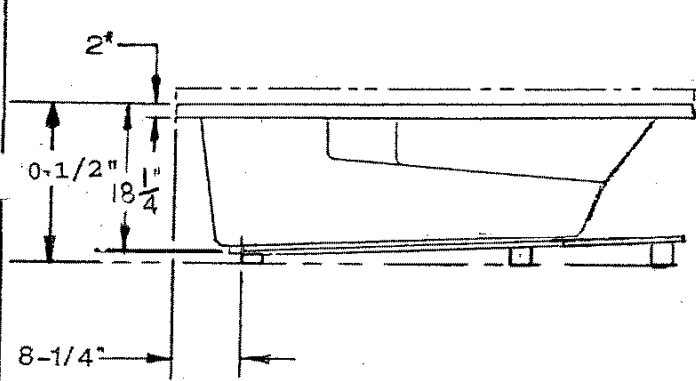

SCALE

20" = 1"

SECT. A-A

Optional Nailing Flange 1-1/4" typ

Operating Capacity (gallons): 40

Capacity to Overflow (gallons): 45

LASCO
BUILDER'S CHOICE

3255 E. Miraloma Ave.
Anaheim, Ca. 92806