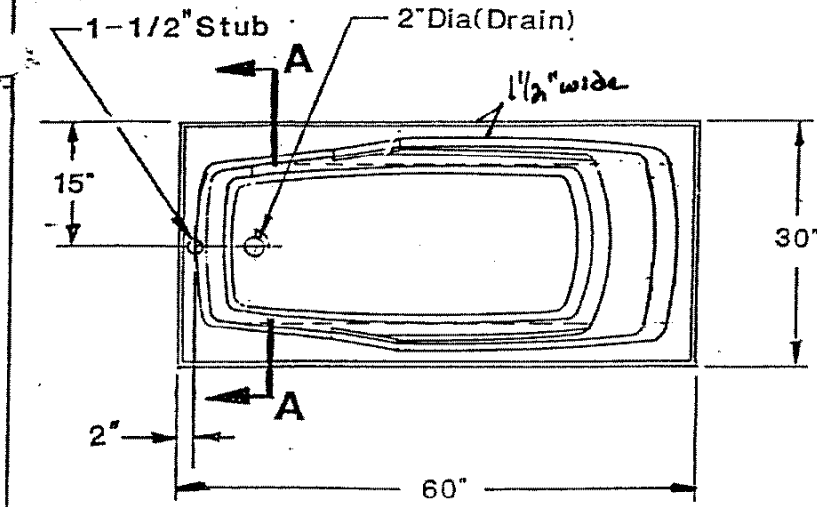

SCALE

20" = 1"

SECT. A-A

Optional Nailing Flange 1-1/4" typ

Operating Capacity (gallons): 40

Capacity to Overflow (gallons): 45

LASCO
BUILDER'S CHOICE

3255 E. Miraloma Ave.
Anaheim, Ca. 92806

Soaking Tubs:

DEAUVILLE

mdl no: 4660620

7/99

LASCOTM
 BUILDER'S CHOICE
 3255 E. Micaloma Ave.
 Anaheim, Ca. 92806
 Whirlpools.

DEAUVILLE
 Mdl No: 4660621

7/99