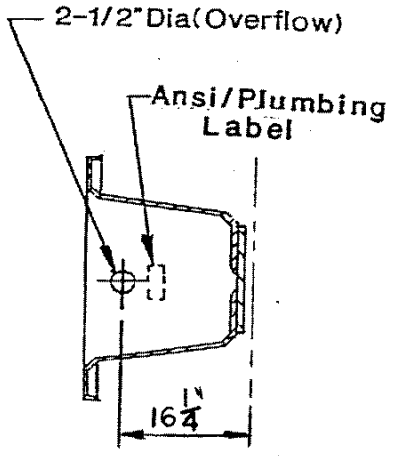

SCALE

20" = 1"

SECT. A-A

Optional Nailing Flange 1-1/4" typ

Operating Capacity (gallons): 40

Capacity to Overflow (gallons): 45

LASCO
BUILDER'S CHOICE

3255 E. Miraloma Ave.
Anaheim, Ca. 92806

Soaking Tubs:

DEAUVILLE

mdl no: 4660620

7/99

LASCOTM
 BUILDER'S CHOICE
 3255 E. Micaloma Ave.
 Anaheim, Ca. 92806
 Whirlpools.

DEAUVILLE
 Mdl No: 4660621

7/99