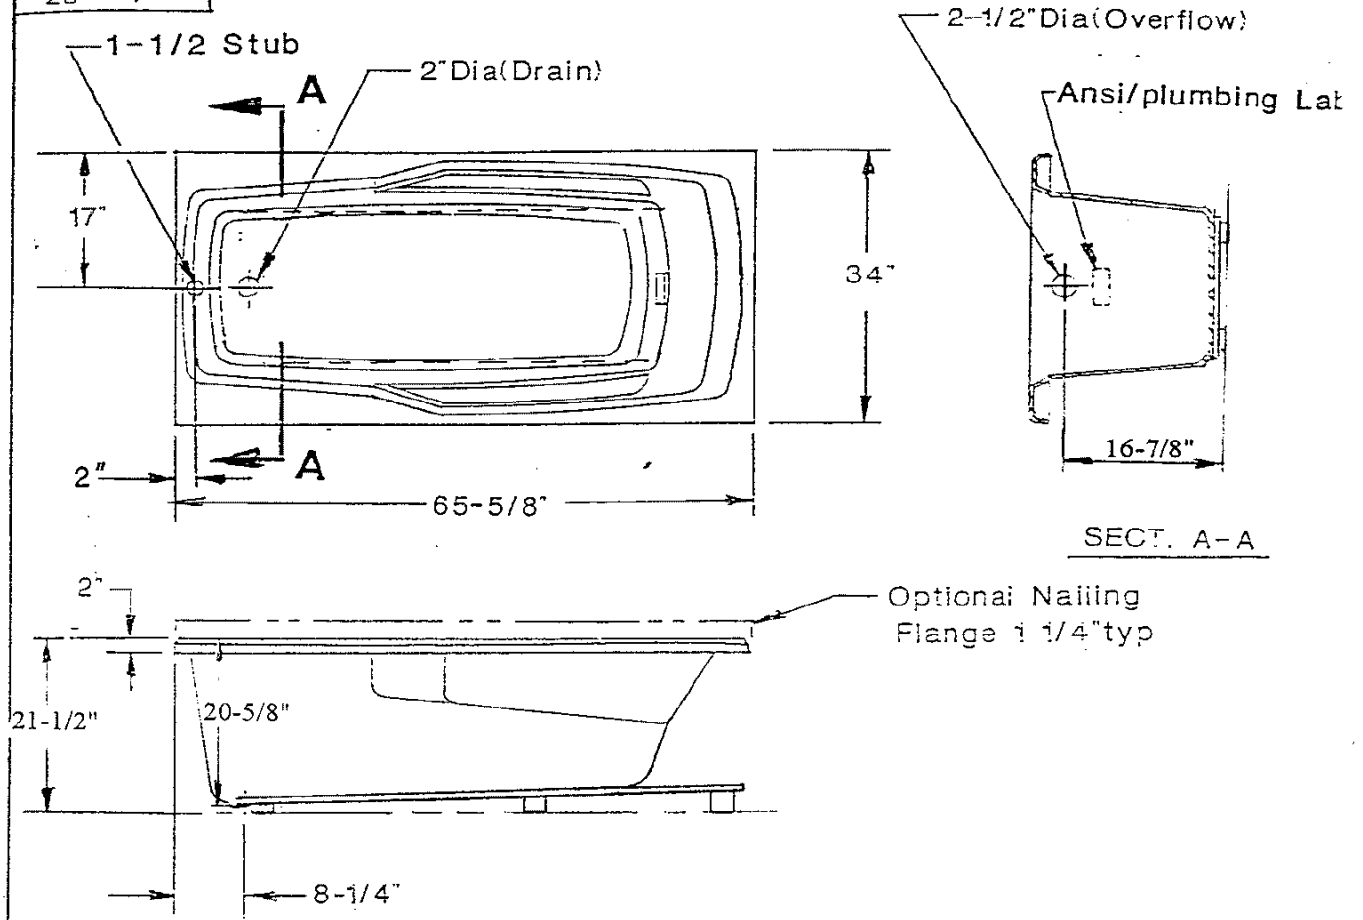

SCALE

20" = 1"

SECT. A-A

Operating Capacity (gallons): 47

Capacity to Overflow (gallons): 62

LASCO

LUXURY BATHWARE

3255 E. Miraloma Ave.
Anahiem, Ca. 92806

Soaking Tubs

SCULPTOR II Mdl. 2966530

ASCOT II Mdl. 4466530

7/99

SCALE

20" = 1"

Operating Capacity (gallons): 47

Capacity to Overflow (gallons): 62

sect A-A

NOTES:

1. Acrylic shell thickness range: .025" to .100".
2. Fiberglass thickness: .125" nom.
3. Height width dimension tolerance: +0", -3/8";
General dimension tolerance: +1/4", -1/4".
4. Bottom board: 1" x 3" pine
5. Standard: Pump/motor, 3/4hp w/pigtail, 5 jets, 3 a/c