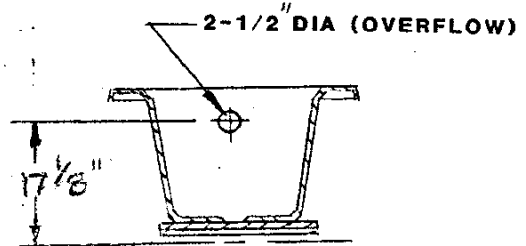

Soaking Tubs

SCULPTOR II Mdl. 2966530

ASCOT II Mdl. 4466530

7/99

SCALE

20" = 1"

Operating Capacity (gallons): 47

Capacity to Overflow (gallons): 62

sect A-A

NOTES:

1. Acrylic shell thickness range: .025" to .100".
2. Fiberglass thickness: .125" nom.
3. Height width dimension tolerance: +0", -3/8";
General dimension tolerance: +1/4", -1/4".
4. Bottom board: 1" x 3" pine
5. Standard: Pump/motor, 3/4hp w/pigtail, 5 jets, 3 a/c