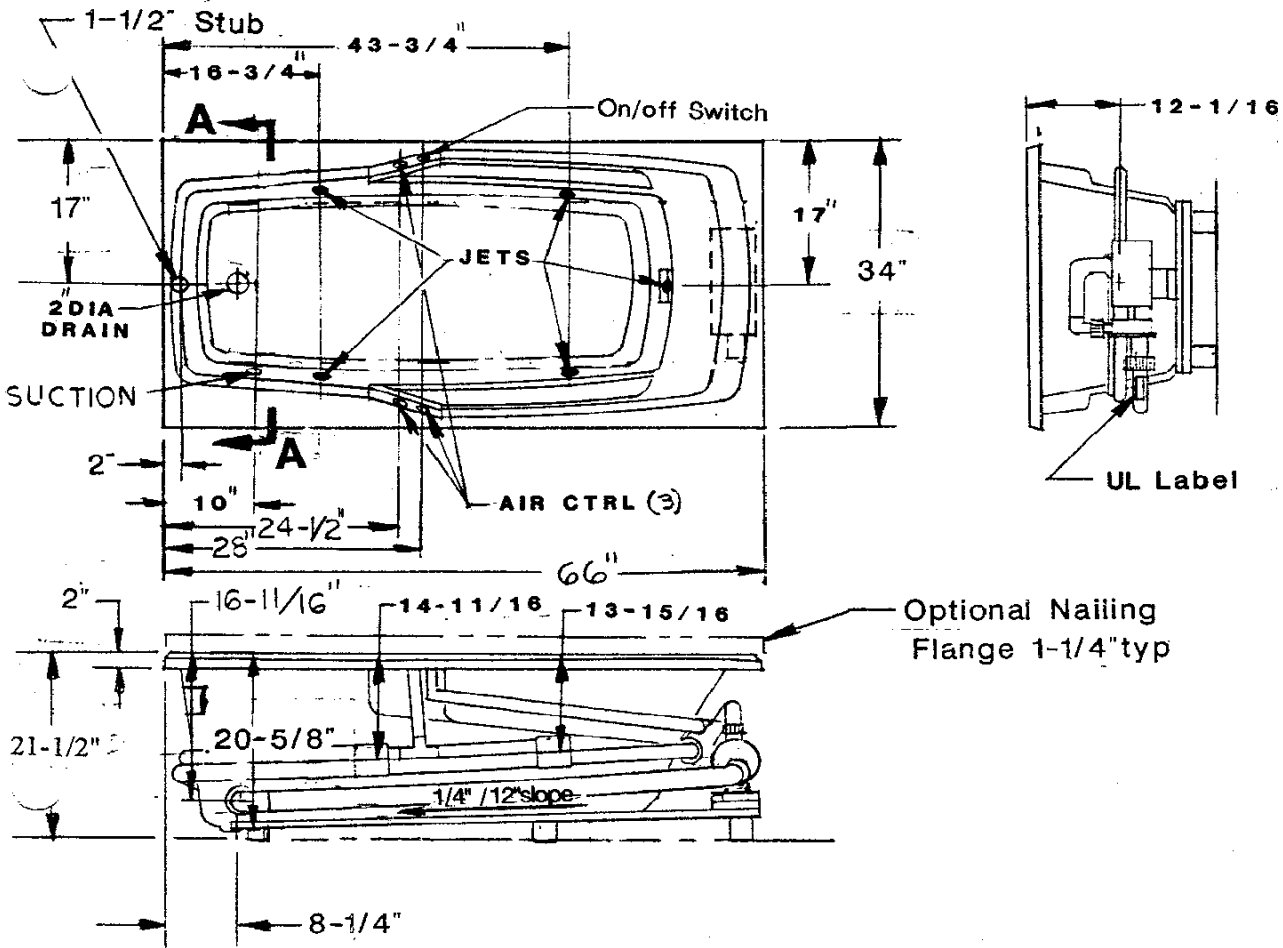

Soaking Tubs

SCULPTOR II Mdl. 2966530

ASCOT II Mdl. 4466530

7/99

SCALE

20" = 1"

Operating Capacity (gallons): 47

Capacity to Overflow (gallons): 62

sect A-A

NOTES:

1. Acrylic shell thickness range: .025" to .100".
2. Fiberglass thickness: .125" nom.
3. Height width dimension tolerance: +0", -3/8";
General dimension tolerance: +1/4", -1/4".
4. Bottom board: 1" x 3" pine
5. Standard: Pump/motor, 3/4hp w/pigtail, 5 jets, 3 a/c