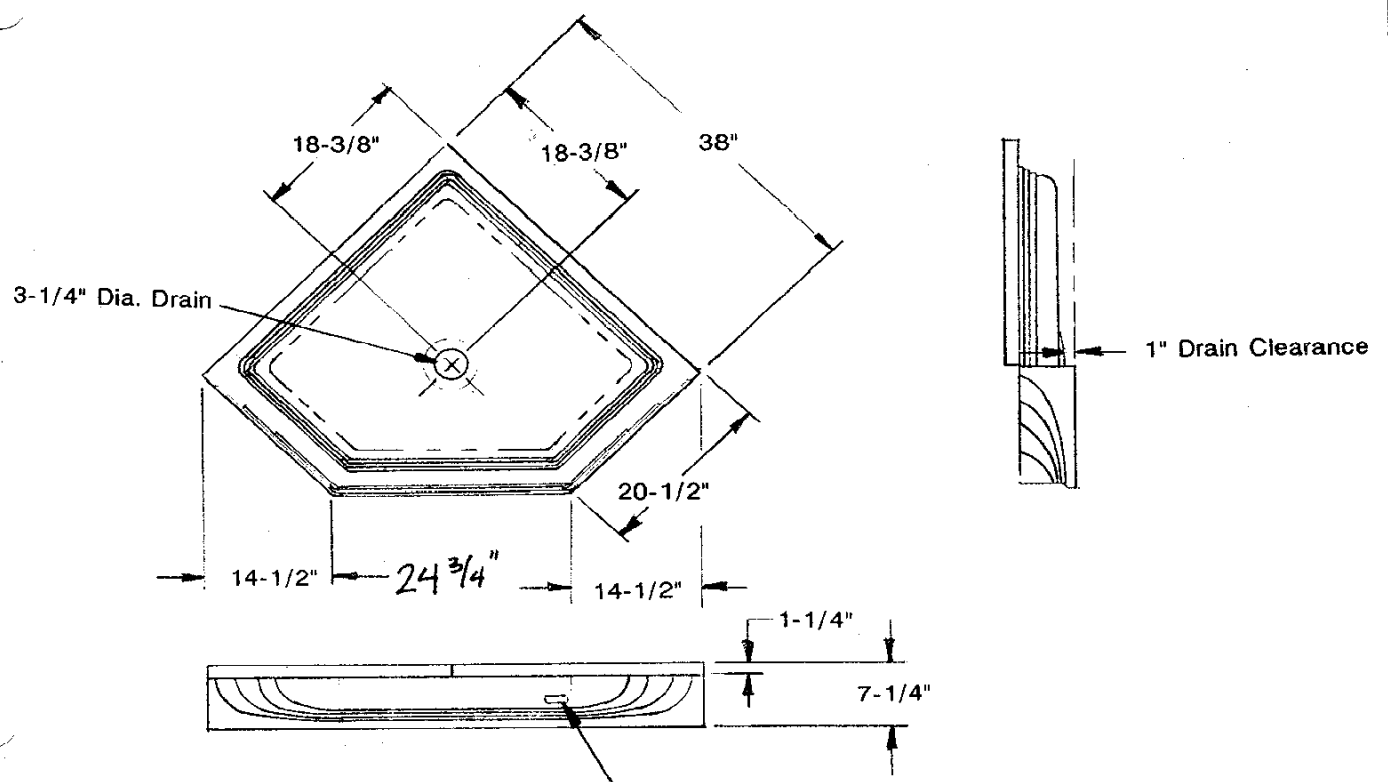

scale  
20"=1"

**LASCO**  
BATHWARE

3838-ANEO

APPROVAL LABEL

**LASCO**  
BATHWARE

ACRYLIC SHOWER PAN  
model 3838-ANEO

7/99